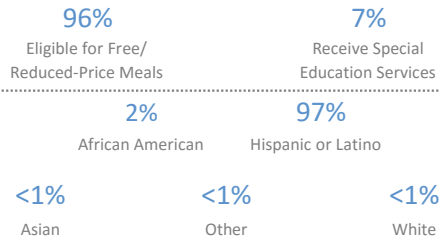

KIPP Explore Academy

5402 Lawndale Street, Houston, TX 77023 • 832-230-0547 • kipphouston.org/explore

School Leader(s): Amy Stabile

Year Founded: 2009

Grades Served: PreK3 - 4

Student Enrollment: 857

Gender: 49% Male 51% Female

Number of Teachers: 40

QUESTION 1 ARE WE **SERVING** THE **CHILDREN** WHO NEED US?