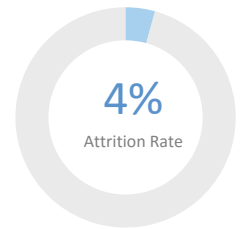

QUESTION 2 ARE OUR **STUDENTS** **STAYING** WITH US?