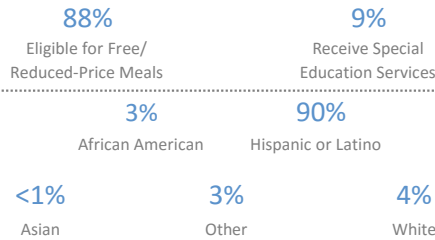

KIPP Excelencia Community Prep (TK - 4)

656 Laurel St., Redwood City, CA 94063 • 650-482-3251 • kippbayarea.org/schools/redwood-city

School Leader(s): Kyle Shaffer

Year Founded: 2015

Grades Served: TK - 4

Student Enrollment: 400

Gender: 45% Male 55% Female

Number of Teachers: 21

QUESTION 1 ARE WE **SERVING** THE **CHILDREN** WHO NEED US?