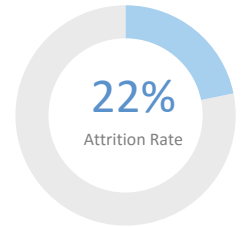

QUESTION 2 ARE OUR **STUDENTS** **STAYING** WITH US?