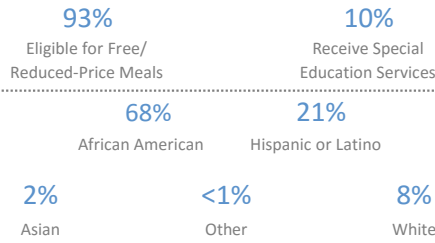

KIPP Endeavor Academy

2700 East 18th Street, Kansas City, MO 64127 • 816-241-3994 • kippendeavor.org

School Leader(s): Jana Cooper

Year Founded: 2007

Grades Served: 5 - 8

Student Enrollment: 266

Gender: 53% Male 47% Female

Number of Teachers: 25

QUESTION 1 ARE WE **SERVING** THE **CHILDREN** WHO NEED US?