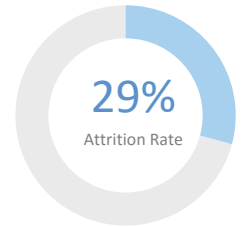

QUESTION 2 ARE OUR **STUDENTS** **STAYING** WITH US?