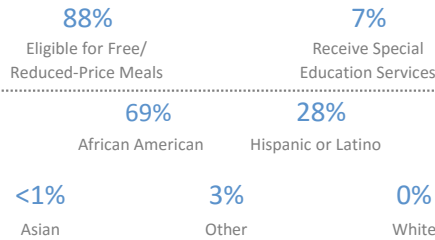

KIPP Empower Academy

8466 South Figueroa Street, Los Angeles, CA 90003 • 323-750-2279 • kippla.org/empower

School Leader(s): Neela Parasnis

Year Founded: 2010

Grades Served: TK - 4

Student Enrollment: 562

Gender: 49% Male 51% Female

Number of Teachers: 33

QUESTION 1 ARE WE **SERVING** THE **CHILDREN** WHO NEED US?