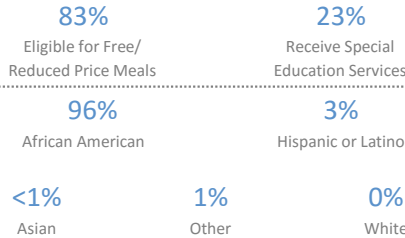

KIPP DuBois Collegiate Academy

5070 Parkside Avenue, Philadelphia, PA 19131 • 215-307-3465 • kippphiladelphia.org/schools/kdca

School Leader(s): Melissa Poorman

Year Founded: 2010

Grades Served: 9 - 12

Student Enrollment: 522

Gender: 48% Male 52% Female

Number of Teachers: 31

QUESTION 1 ARE WE **SERVING** THE **CHILDREN** WHO NEED US?