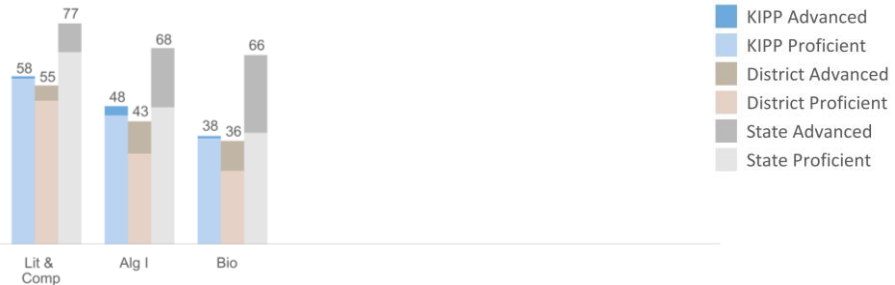

Gender: 48% Male 52% Female

Number of Teachers: 31

QUESTION 1 ARE WE **SERVING** THE **CHILDREN** WHO NEED US?

QUESTION 2 ARE OUR **STUDENTS** **STAYING** WITH US?

QUESTION 3 ARE OUR **STUDENTS** PROGRESSING AND **ACHIEVING** ACADEMICALLY?

HOW ARE WE PERFORMING RELATIVE TO OUR LOCAL COMMUNITY?

Keystone Exam 2015-16

KIPP HIGH SCHOOL RESULTS FOR GRADUATING SENIORS

ACT Test Results

% Taking

92%

Average Score

17