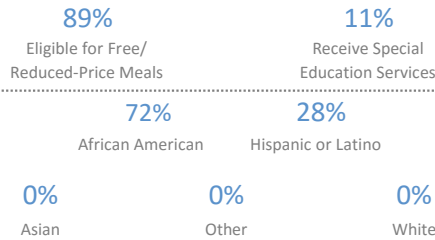

Student Enrollment: 241

Gender: 51% Male 49% Female

Number of Teachers: 14

QUESTION 1 ARE WE **SERVING** THE **CHILDREN** WHO NEED US?

QUESTION 2 ARE OUR **STUDENTS** **STAYING** WITH US?

QUESTION 3 ARE OUR **STUDENTS** PROGRESSING AND **ACHIEVING** ACADEMICALLY?