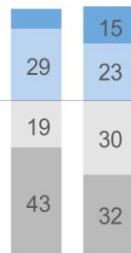

ARE WE MAKING ENOUGH GROWTH TO REACH GRADE AND COLLEGE-READY LEVELS?

Measures of Academic Progress (MAP) 2015-16

Reading

Math

Percent of students making
1+ years of academic
progress in:

Reading: 61%
Mathematics: 57%