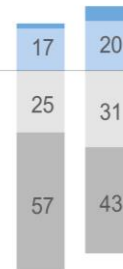

ARE WE MAKING ENOUGH GROWTH TO REACH GRADE AND COLLEGE-READY LEVELS?

Measures of Academic Progress (MAP) 2015-16

Reading

Math

Percent of students making
1+ years of academic
progress in:

Reading: 61%
Mathematics: 57%