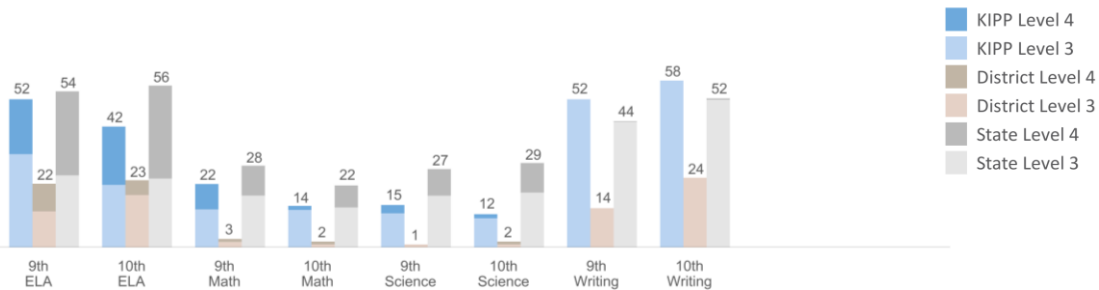

White

QUESTION 2 ARE OUR **STUDENTS** **STAYING** WITH US?

QUESTION 3 ARE OUR **STUDENTS** PROGRESSING AND **ACHIEVING** ACADEMICALLY?

HOW ARE WE PERFORMING RELATIVE TO OUR LOCAL COMMUNITY?

ACT Aspire (ACT) 2015-16