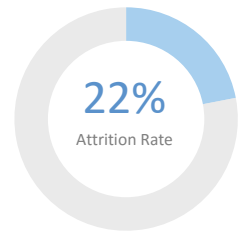

KIPP Delta Collegiate High School

320 Missouri St., Helena, AR 72342 • 870-338-8138 • kipdelta.org/kip-delta-chs

School Leader(s): Stephanie Bennetts

Year Founded: 2006

Grades Served: 9 - 12

Student Enrollment: 244

Gender: 47% Male 53% Female

Number of Teachers: 16

QUESTION 1 ARE WE **SERVING** THE **CHILDREN** WHO NEED US?

CEP Eligible

Eligible for Free/
Reduced Price Meals

96%

African American

<1%

Asian

7%

Receive Special
Education Services

0%

Hispanic or Latino

0%

Other

3%

White

QUESTION 2 ARE OUR **STUDENTS** **STAYING** WITH US?