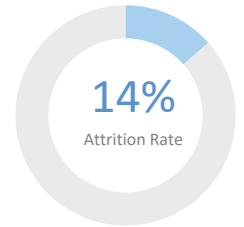

KIPP DC WILL Academy

421 P Street NW, Shaw Campus, Washington, DC 20001 • 202-328-9455 • kipdc.org/our-schools/kipp-dc-will-academy

School Leader(s): Tiffanie Williams

Year Founded: 2006

Grades Served: 5 - 8

Student Enrollment: 346

Gender: 48% Male 52% Female

Number of Teachers: 27

QUESTION 1 ARE WE **SERVING** THE **CHILDREN** WHO NEED US?

CEP Eligible

Eligible for Free/
Reduced-Price Meals

93%

African American

<1%

Asian

21%

Receive Special
Education Services

6%

Hispanic or Latino

<1%

Other

<1%

White

QUESTION 2 ARE OUR **STUDENTS** **STAYING** WITH US?