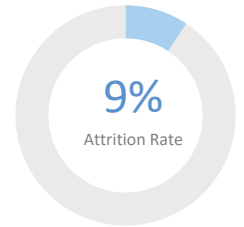

KIPP DC Promise Academy

4801 Benning Road SE, Benning Campus, Washington, DC 20019 • 202-265-7766 • kipfdc.org/our-schools/kipp-dc-promise-academy

School Leader(s): Erin Huseby

Year Founded: 2009

Grades Served: K - 4

Student Enrollment: 528

Gender: 50% Male 50% Female

Number of Teachers: 36

QUESTION 1 ARE WE **SERVING** THE **CHILDREN** WHO NEED US?

CEP Eligible

Eligible for Free/
Reduced-Price Meals

13%

Receive Special
Education Services

96%

African American

4%

Hispanic or Latino

0%

Asian

0%

Other

0%

White

QUESTION 2 ARE OUR **STUDENTS** **STAYING** WITH US?