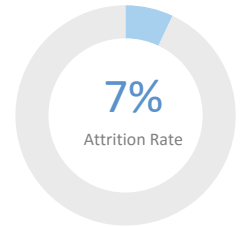

KIPP DC KEY Academy

4801 Benning Road SE, Benning Campus, Washington, DC 20019 • 202-582-5477 • kipfdc.org/our-schools/kipp-dc-key-academy

School Leader(s): David Ayala

Year Founded: 2001

Grades Served: 5 - 8

Student Enrollment: 337

Gender: 49% Male 51% Female

Number of Teachers: 25

QUESTION 1 ARE WE **SERVING** THE **CHILDREN** WHO NEED US?

CEP Eligible

Eligible for Free/
Reduced-Price Meals

16%

Receive Special
Education Services

96%

African American

3%

Hispanic or Latino

0%

Asian

<1%

Other

0%

White

QUESTION 2 ARE OUR **STUDENTS** **STAYING** WITH US?