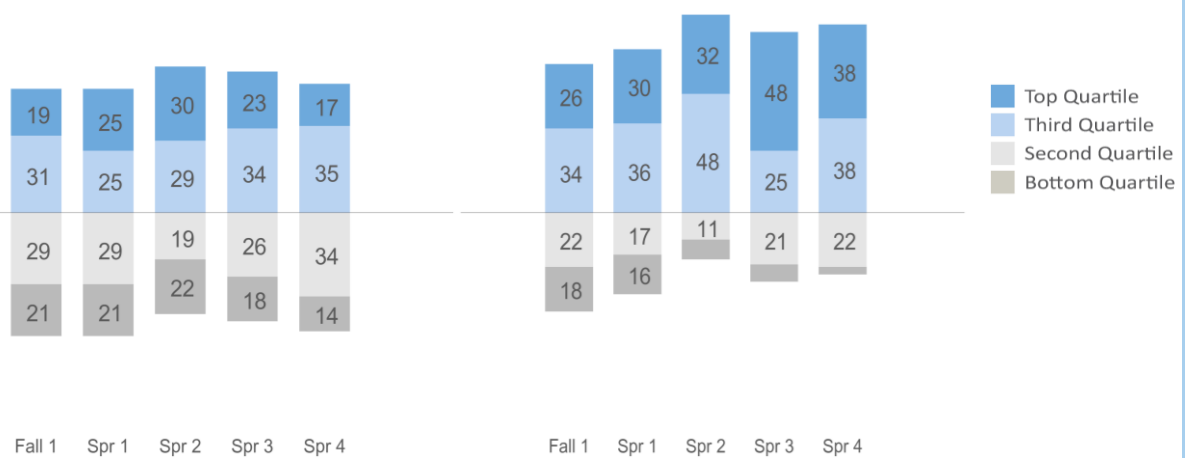

QUESTION 3 ARE OUR STUDENTS PROGRESSING AND ACHIEVING ACADEMICALLY?

ARE WE MAKING ENOUGH GROWTH TO REACH GRADE AND COLLEGE-READY LEVELS?

Measures of Academic Progress (MAP) 2015-16

Reading

Math

Percent of students making 1+ years of academic progress in:

Reading: 56%

Mathematics: 71%

HOW ARE WE PERFORMING RELATIVE TO OUR LOCAL COMMUNITY? Partnership for Assessment of Readiness for College and Careers (PARCC) 2015-16

Reading

Math