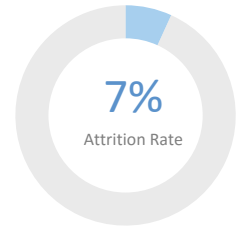

KIPP DC Heights Academy

2600 Douglass Road, SE, Douglass Campus, Washington, DC 20020 • 202-610-5323 • kipfdc.org/our-schools/kipdc-heights-academy

School Leader(s): Gaelan Gallagher

Year Founded: 2011

Grades Served: 1 - 4

Student Enrollment: 461

Gender: 52% Male 48% Female

Number of Teachers: 29

QUESTION 1 ARE WE SERVING THE CHILDREN WHO NEED US?

CEP Eligible

Eligible for Free/Reduced-Price Meals

14%

Receive Special Education Services

98%

African American

2%

Hispanic or Latino

0%

Asian

0%

Other

0%

White

QUESTION 2 ARE OUR STUDENTS STAYING WITH US?