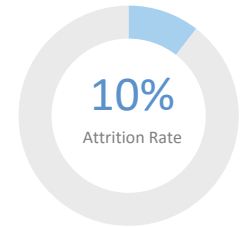

KIPP DC Connect Academy

1375 Mt. Olivet Road NE, Webb Campus, Washington, DC 20002 • 202-396-5477 • kipdc.org/our-schools/kipp-dc-connect-academy

School Leader(s): Donny Tiengtum

Year Founded: 2013

Grades Served: PreK3 - K

Student Enrollment: 324

Gender: 52% Male 48% Female

Number of Teachers: 20

QUESTION 1 ARE WE **SERVING** THE **CHILDREN** WHO NEED US?

CEP Eligible

Eligible for Free/
Reduced-Price Meals

93%

African American

<1%

Asian

5%

Receive Special
Education Services

6%

Hispanic or Latino

0%

Other

<1%

White

QUESTION 2 ARE OUR **STUDENTS** **STAYING** WITH US?