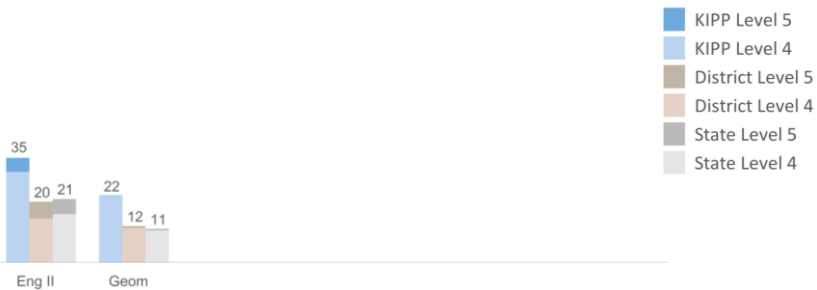

0%

White

QUESTION 2 ARE OUR **STUDENTS** **STAYING** WITH US?

QUESTION 3 ARE OUR **STUDENTS** PROGRESSING AND **ACHIEVING** ACADEMICALLY?

HOW ARE WE PERFORMING RELATIVE TO OUR LOCAL COMMUNITY?

Partnership for Assessment of Readiness for College and Careers (PARCC) 2015-16

KIPP HIGH SCHOOL RESULTS FOR GRADUATING SENIORS

ACT Test Results

% Taking

99%

Average Score

19

AP Test Results

% Taking