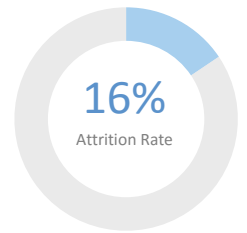

KIPP DC College Preparatory

1405 Brentwood Parkway NE, Washington, DC 20002 • 202-678-2527 • kipdc.org/our-schools/kipdc-college-preparatory

School Leader(s): Andhra Lutz

Year Founded: 2009

Grades Served: 9 - 12

Student Enrollment: 597

Gender: 45% Male 55% Female

Number of Teachers: 50

QUESTION 1 ARE WE **SERVING** THE **CHILDREN** WHO NEED US?

CEP Eligible

Eligible for Free/
Reduced Price Meals

99%

African American

0%

Asian

24%

Receive Special
Education Services

<1%

Hispanic or Latino

<1%

Other

0%

White

QUESTION 2 ARE OUR **STUDENTS** **STAYING** WITH US?