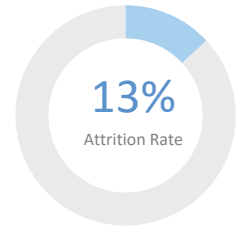

KIPP DC Arts & Technology Academy

5300 Blaine Street NE, Washington, DC 20019 • 202-398-6811 • kipfdc.org/our-schools/kip-dc-arts-technology-academy

School Leader(s): Allison Artis

Year Founded: 2014

Grades Served: PreK3 - K

Student Enrollment: 275

Gender: 57% Male 43% Female

Number of Teachers: 17

QUESTION 1 ARE WE **SERVING** THE **CHILDREN** WHO NEED US?

CEP Eligible

Eligible for Free/
Reduced-Price Meals

96%

African American

0%

Asian

5%

Receive Special
Education Services

3%

Hispanic or Latino

<1%

Other

0%

White

QUESTION 2 ARE OUR **STUDENTS** **STAYING** WITH US?