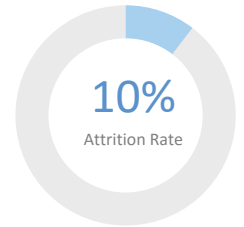

KIPP DC AIM Academy

2600 Douglass Road SE, Washington, DC 20020 • 202-678-5477 • kipdc.org/our-schools/kipp-dc-aim-academy/

School Leader(s): Kimberly Neal

Year Founded: 2005

Grades Served: 5 - 8

Student Enrollment: 375

Gender: 47% Male 53% Female

Number of Teachers: 32

QUESTION 1 ARE WE SERVING THE CHILDREN WHO NEED US?

CEP Eligible

Eligible for Free/
Reduced-Price Meals

21%

Receive Special
Education Services

98%

African American

2%

Hispanic or Latino

0%

Asian

<1%

Other

0%

White

QUESTION 2 ARE OUR STUDENTS STAYING WITH US?