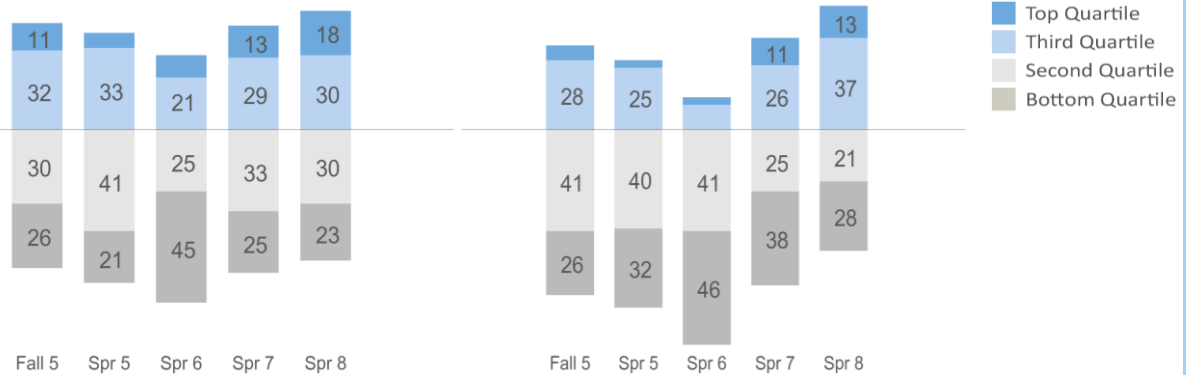

QUESTION 3 ARE OUR STUDENTS PROGRESSING AND ACHIEVING ACADEMICALLY?

ARE WE MAKING ENOUGH GROWTH TO REACH GRADE AND COLLEGE-READY LEVELS?

Measures of Academic Progress (MAP) 2015-16

Reading

Math

Percent of students making
1+ years of academic
progress in:

Reading: 50%

Mathematics: 43%

HOW ARE WE PERFORMING RELATIVE TO OUR LOCAL COMMUNITY? Partnership for Assessment of Readiness for College and Careers (PARCC) 2015-16

Reading

Math