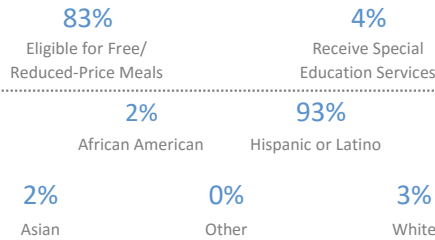

KIPP Courage College Prep

2200 Ridgcrest Drive, Houston, TX 77055 • 713-251-3800 • kipphouston.org/courage

School Leader(s): Eric Schmidt

Year Founded: 2012

Grades Served: 5 - 8

Student Enrollment: 416

Gender: 48% Male 52% Female

Number of Teachers: 21

QUESTION 1 ARE WE **SERVING** THE CHILDREN WHO NEED US?