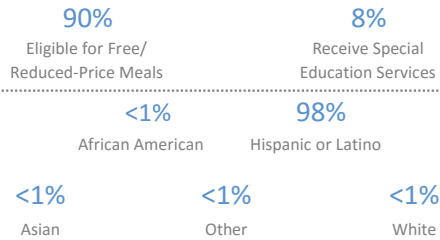

Student Enrollment: 571

Gender: 55% Male 45% Female

Number of Teachers: 37

QUESTION 1 ARE WE **SERVING** THE **CHILDREN** WHO NEED US?

QUESTION 2 ARE OUR **STUDENTS** **STAYING** WITH US?

QUESTION 3 ARE OUR **STUDENTS** PROGRESSING AND **ACHIEVING** ACADEMICALLY?