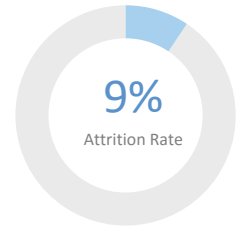

KIPP Central City Primary

2625 Thalia Street, (Guste), New Orleans, LA 70113 • 504-373-6290 • kippneworleans.org/school/kipp-central-city-primary

School Leader(s): Korbin Johnson

Year Founded: 2008

Grades Served: K - 4

Student Enrollment: 498

Gender: 50% Male 50% Female

Number of Teachers: 38

QUESTION 1 ARE WE SERVING THE CHILDREN WHO NEED US?

CEP Eligible

Eligible for Free/
Reduced-Price Meals

11%

Receive Special
Education Services

97%

African American

2%

Hispanic or Latino

<1%

Asian

<1%

Other

<1%

White

QUESTION 2 ARE OUR STUDENTS STAYING WITH US?