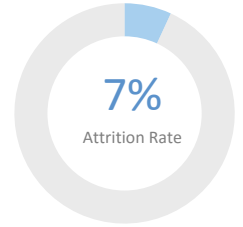

QUESTION 2 ARE OUR **STUDENTS** **STAYING** WITH US?