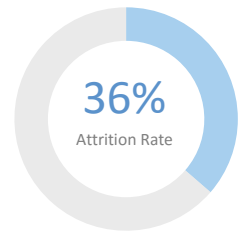

KIPP Blytheville Collegiate High School

1200 Byrum Road, Blytheville, AR 72315 • 870-780-6333 • kipdelta.org/kipp-blytheville-collegiate-high-school

School Leader(s): Maisie Wright

Year Founded: 2014

Grades Served: 7 - 11

Student Enrollment: 219

Gender: 46% Male 54% Female

Number of Teachers: 18

QUESTION 1 ARE WE **SERVING** THE **CHILDREN** WHO NEED US?

CEP Eligible

Eligible for Free/
Reduced Price Meals

87%

African American

3%

Asian

14%

Receive Special
Education Services

<1%

Hispanic or Latino

1%

Other

7%

White

QUESTION 2 ARE OUR **STUDENTS** **STAYING** WITH US?