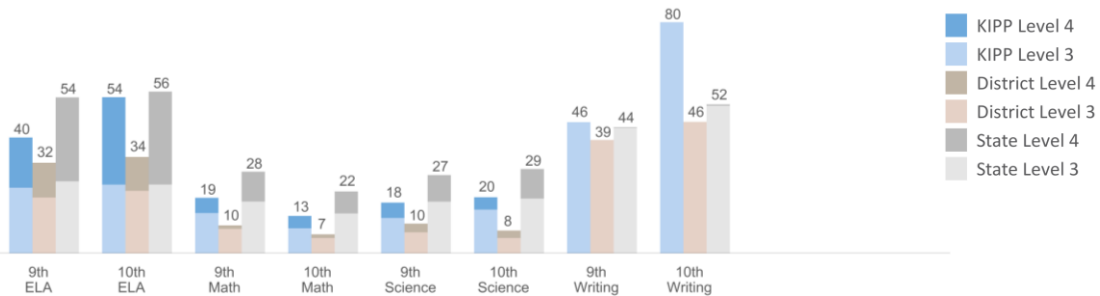

QUESTION 3 ARE OUR **STUDENTS** PROGRESSING AND **ACHIEVING** ACADEMICALLY?

HOW ARE WE PERFORMING RELATIVE TO OUR LOCAL COMMUNITY?

ACT Aspire (ACT) 2015-16

KIPP HIGH SCHOOL RESULTS FOR GRADUATING SENIORS

ACT/SAT Test Results

% Taking

Average Score

No Graduating
Seniors

No Graduating
Seniors

AP Test Results

% Taking

% Passing (score of 3+)

No Graduating
Seniors

No Graduating
Seniors

QUESTION 4 ARE OUR **ALUMNI** CLIMBING THE MOUNTAIN **TO AND THROUGH** COLLEGE?

% of Students Completing High School in 4 years

No Graduating Seniors

and
N/A of KIPPsters
still persisting in high school