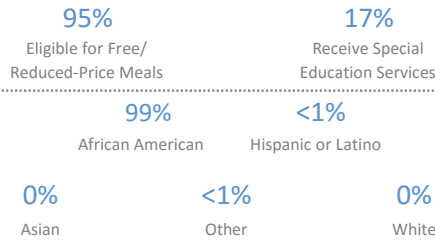

KIPP Bloom College Prep

5515 South Lowe Avenue, Chicago, IL 60621 • 773-938-8565 • kippchicago.org/schools/kipp-bloom-college-prep

School Leader(s): Ellen Sale

Year Founded: 2013

Grades Served: 5 - 8

Student Enrollment: 322

Gender: 50% Male 50% Female

Number of Teachers: 19

QUESTION 1 ARE WE **SERVING** THE CHILDREN WHO NEED US?