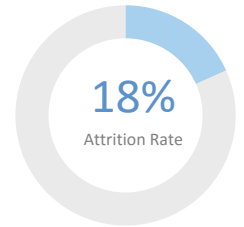

QUESTION 2 ARE OUR **STUDENTS STAYING** WITH US?