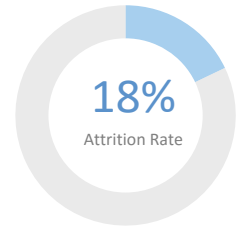

KIPP Believe Primary

421 Burdette Street, (Banneker), New Orleans, LA 70118 • 504-266-2050 • kippneworleans.org/school/kipp-believe-primary

School Leader(s): Sarah Greenberg

Year Founded: 2011

Grades Served: K - 4

Student Enrollment: 480

Gender: 51% Male 49% Female

Number of Teachers: 37

QUESTION 1 ARE WE SERVING THE CHILDREN WHO NEED US?

CEP Eligible

Eligible for Free/
Reduced-Price Meals

96%

African American

0%

Asian

13%

Receive Special
Education Services

3%

Hispanic or Latino

<1%

Other

<1%

White

QUESTION 2 ARE OUR STUDENTS STAYING WITH US?