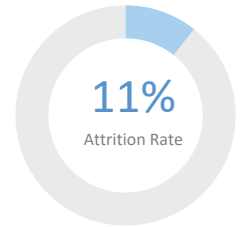

KIPP Believe College Prep

9330 Forshey St, New Orleans, LA 70118 • 504-304-8857 • kipneworleans.org/school/kip-believe-college-prep

School Leader(s): Luke Naegele

Year Founded: 2006

Grades Served: 5 - 8

Student Enrollment: 389

Gender: 51% Male 49% Female

Number of Teachers: 37

QUESTION 1 ARE WE **SERVING** THE **CHILDREN** WHO NEED US?

CEP Eligible

Eligible for Free/
Reduced-Price Meals

98%

African American

<1%

Asian

15%

Receive Special
Education Services

2%

Hispanic or Latino

<1%

Other

<1%

White

QUESTION 2 ARE OUR **STUDENTS** **STAYING** WITH US?