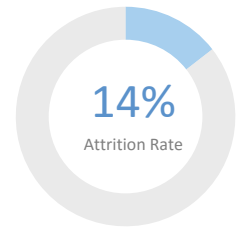

QUESTION 2 ARE OUR **STUDENTS** **STAYING** WITH US?