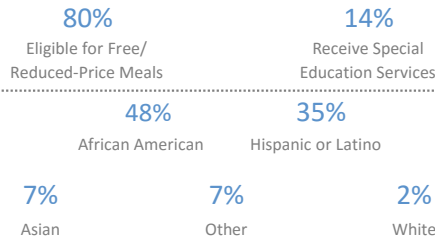

KIPP Bayview Academy

1060 Key Avenue, San Francisco, CA 94124 • 415-467-2522 • kippbayarea.org/schools/bayview

School Leader(s): Sherrye Hubbard

Year Founded: 2003

Grades Served: 5 - 8

Student Enrollment: 263

Gender: 51% Male 49% Female

Number of Teachers: 18

QUESTION 1 ARE WE **SERVING** THE **CHILDREN** WHO NEED US?