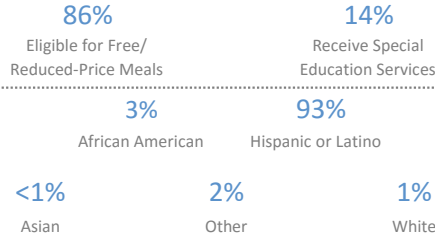

KIPP Austin Vista Middle School

5107 IH 35 South, Suite A, Austin, TX 78744 • 512-651-1921 • kippaustin.org/schools/kip-austin-vista-middle-school

School Leader(s): Breanne Diaz

Year Founded: 2012

Grades Served: 5 - 8

Student Enrollment: 412

Gender: 49% Male 51% Female

Number of Teachers: 28

QUESTION 1 ARE WE **SERVING** THE **CHILDREN** WHO NEED US?