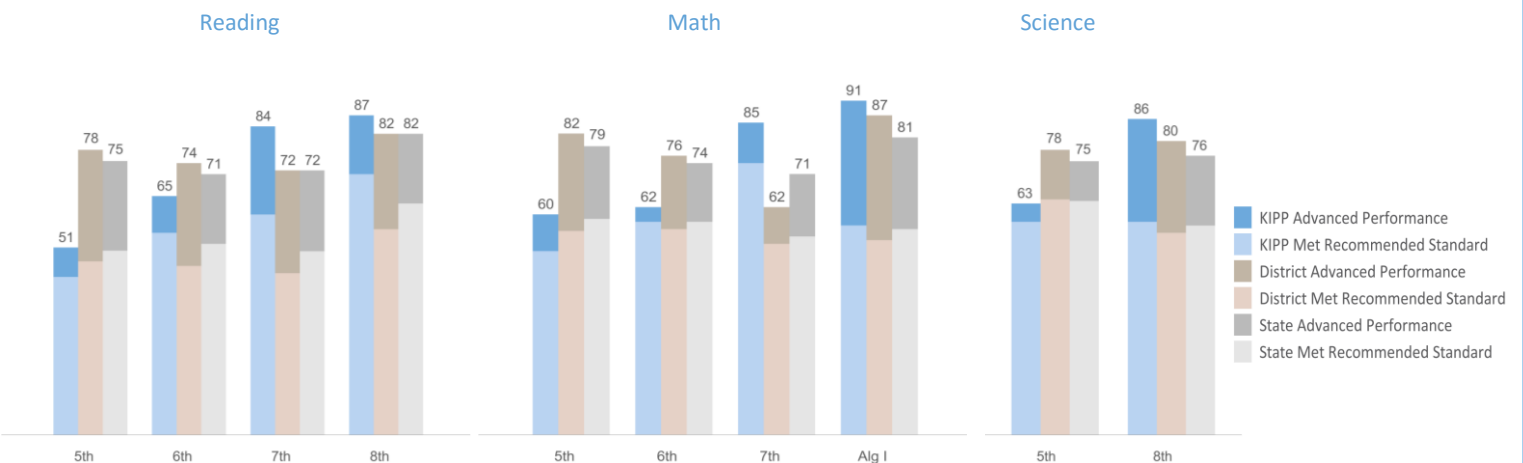

All school, district and state scores reflect a combination of tests taken in English and Spanish. According to the Texas Education Agency, the Spanish-language tests assess the same grade-level academic skills as the English-language tests. State test scores for the 5th and 8th grade include data from the first test administration only.