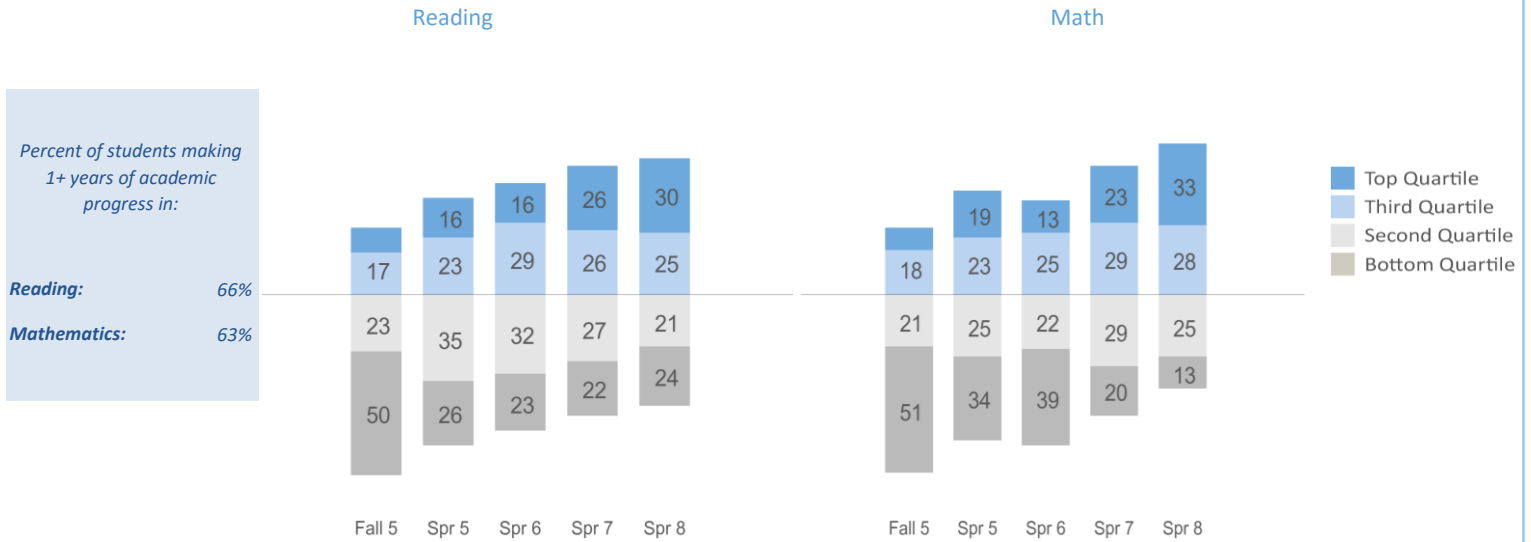

QUESTION 3 ARE OUR **STUDENTS** PROGRESSING AND **ACHIEVING** ACADEMICALLY?

ARE WE MAKING ENOUGH GROWTH TO REACH GRADE AND COLLEGE-READY LEVELS?

Measures of Academic Progress (MAP) 2015-16

HOW ARE WE PERFORMING RELATIVE TO OUR LOCAL COMMUNITY?

State of Texas Assessments of Academic Readiness (STAAR) 2015-16