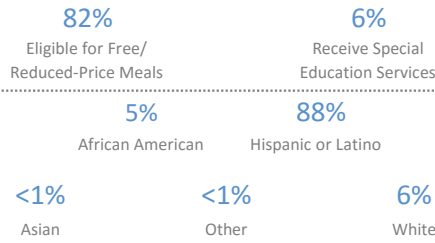

Student Enrollment: 585

Gender: 51% Male 49% Female

Number of Teachers: 39

QUESTION 1 ARE WE **SERVING** THE **CHILDREN** WHO NEED US?

QUESTION 2 ARE OUR **STUDENTS** **STAYING** WITH US?

QUESTION 3 ARE OUR **STUDENTS** **PROGRESSING** AND **ACHIEVING** ACADEMICALLY?