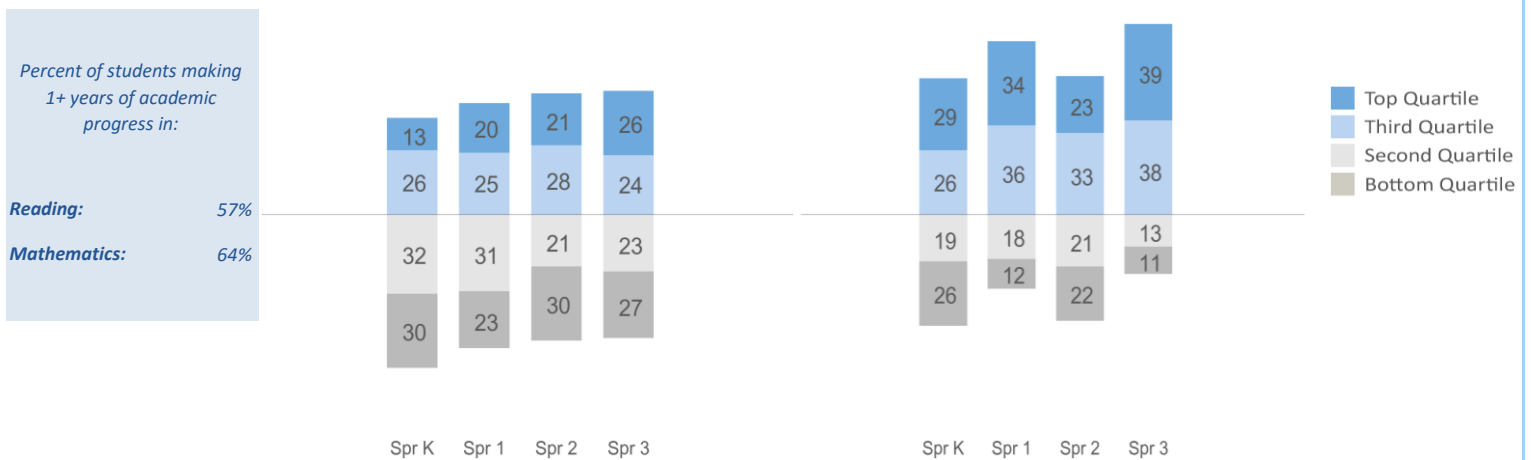

QUESTION 3 ARE OUR **STUDENTS** **PROGRESSING** AND **ACHIEVING** ACADEMICALLY?

ARE WE MAKING ENOUGH GROWTH TO REACH GRADE AND COLLEGE-READY LEVELS?

Measures of Academic Progress (MAP) 2015-16

Reading

Math

HOW ARE WE PERFORMING RELATIVE TO OUR LOCAL COMMUNITY?

State of Texas Assessments of Academic Readiness (STAAR) 2015-16

Reading

Math