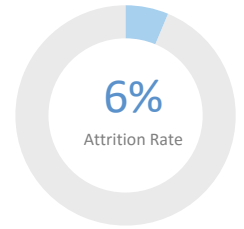

QUESTION 2 ARE OUR **STUDENTS** **STAYING** WITH US?