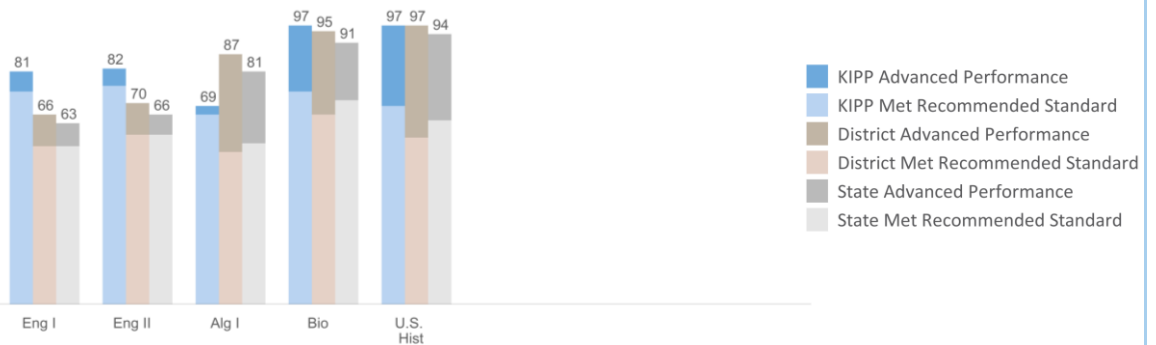

QUESTION 3 ARE OUR **STUDENTS** PROGRESSING AND **ACHIEVING** ACADEMICALLY?

HOW ARE WE PERFORMING RELATIVE TO OUR LOCAL COMMUNITY?

State of Texas Assessments of Academic Readiness - End of Course Exam (STAAR) 2015-16

KIPP HIGH SCHOOL RESULTS FOR GRADUATING SENIORS

ACT Test Results

% Taking

90%

Average Score

20

AP Test Results

% Taking

92%

% Passing (score of 3+)

77%

QUESTION 4 ARE OUR **ALUMNI** CLIMBING THE MOUNTAIN **TO AND THROUGH** COLLEGE?

% of Students Completing High School in 4 years

94%

and
2% of KIPPsters
still persisting in high school