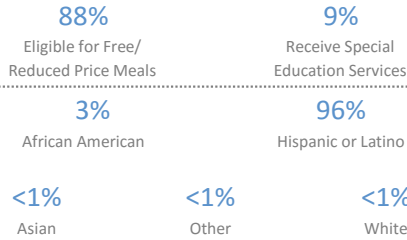

KIPP Austin Collegiate

8509 FM 969, Building 676, Austin, TX 78724 • 512-501-3586 • kippaustin.org/schools/kip-austin-collegiate

School Leader(s): Jamie Pasto

Year Founded: 2008

Grades Served: 9 - 12

Student Enrollment: 700

Gender: 51% Male 49% Female

Number of Teachers: 50

QUESTION 1 ARE WE **SERVING** THE **CHILDREN** WHO NEED US?