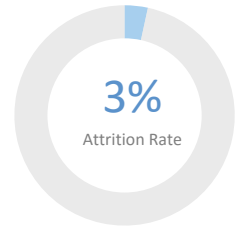

QUESTION 2 ARE OUR **STUDENTS** **STAYING** WITH US?