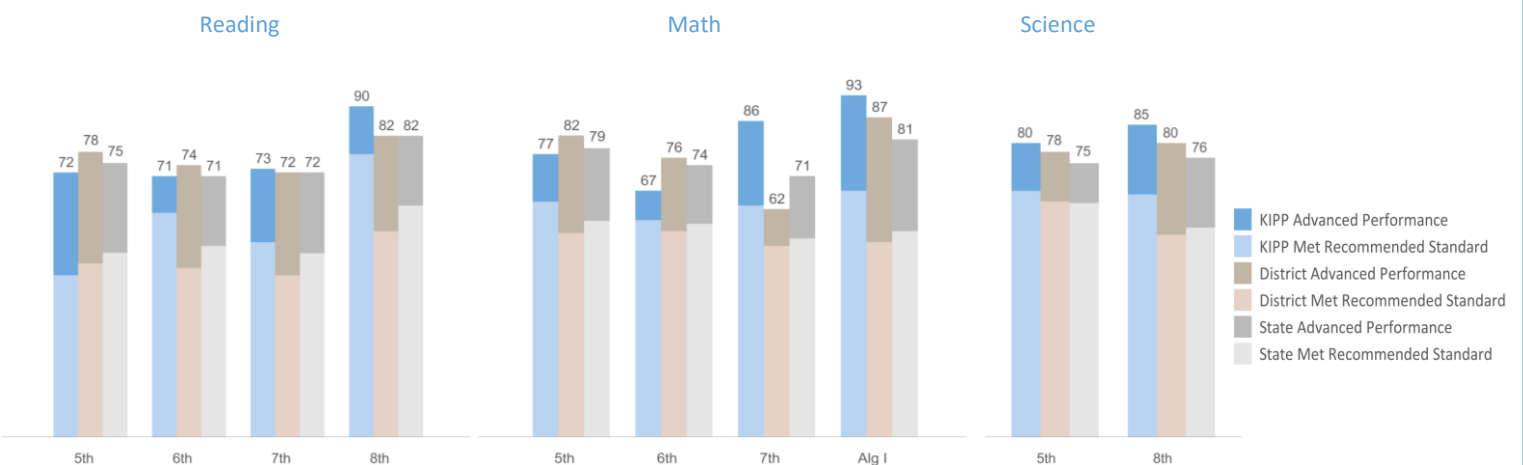

All school, district and state scores reflect a combination of tests taken in English and Spanish. According to the Texas Education Agency, the Spanish-language tests assess the same grade-level academic skills as the English-language tests. State test scores for the 5th and 8th grade include data from the first test administration only.