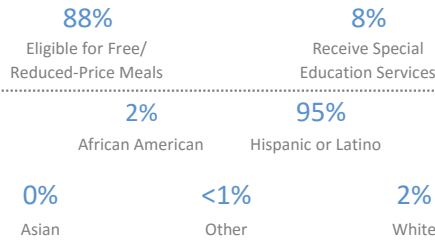

KIPP Austin Beacon Prep

5107 IH-35 South, Suite A, Austin, TX 78744 • 512-651-1918 • kippaustin.org/schools/kipp-austin-beacon-prep

School Leader(s): Katie Hayes & Kristina Michaels

Year Founded: 2012

Grades Served: 5 - 8

Student Enrollment: 443

Gender: 48% Male 52% Female

Number of Teachers: 23

QUESTION 1 ARE WE **SERVING** THE **CHILDREN** WHO NEED US?