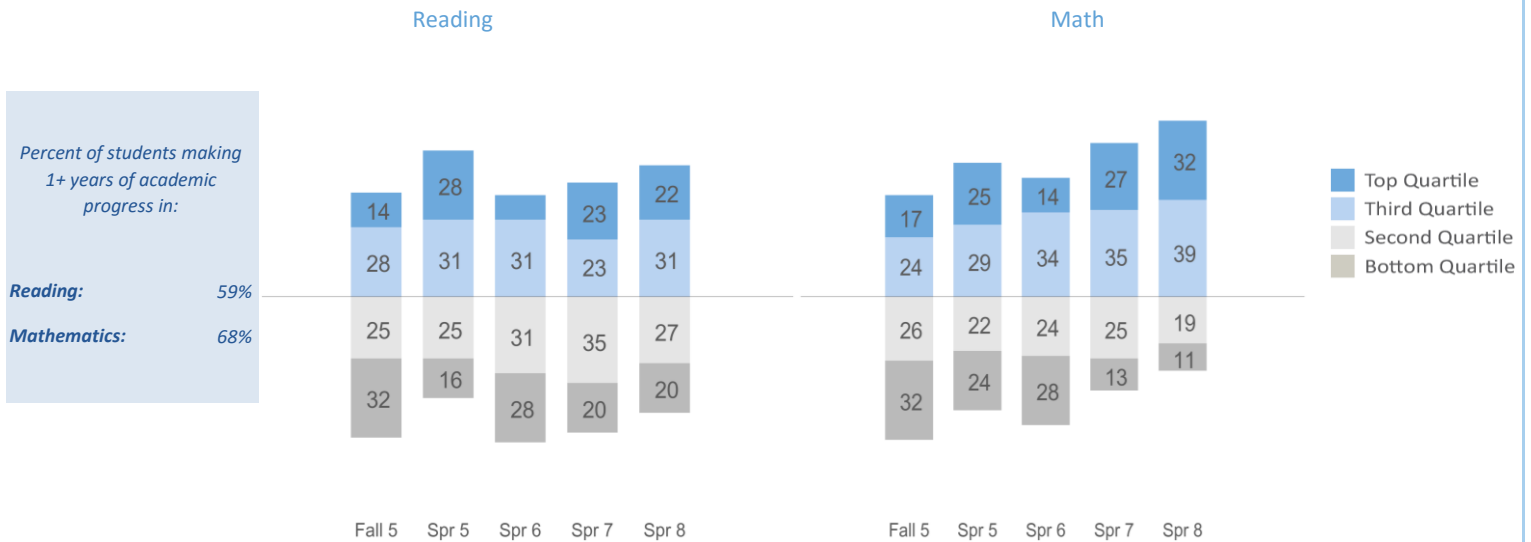

QUESTION 3 ARE OUR **STUDENTS** **PROGRESSING** AND **ACHIEVING** ACADEMICALLY?

ARE WE MAKING ENOUGH GROWTH TO REACH GRADE AND COLLEGE-READY LEVELS?

Measures of Academic Progress (MAP) 2015-16

HOW ARE WE PERFORMING RELATIVE TO OUR LOCAL COMMUNITY?

State of Texas Assessments of Academic Readiness (STAAR) 2015-16