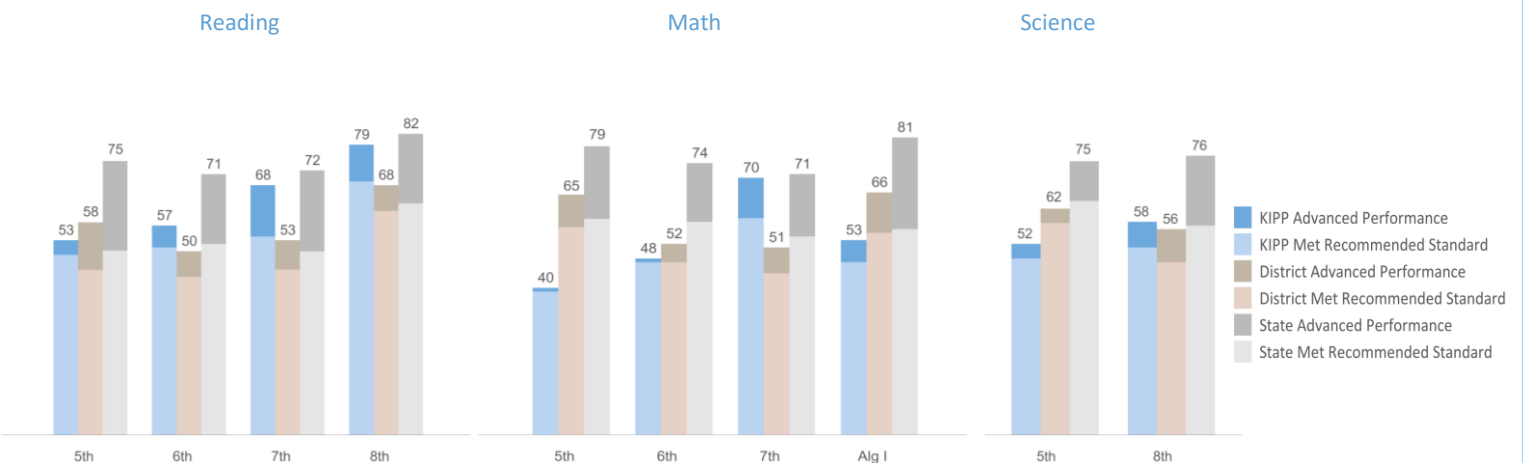

All school, district and state scores reflect a combination of tests taken in English and Spanish. According to the Texas Education Agency, the Spanish-language tests assess the same grade-level academic skills as the English-language tests. State test scores for the 5th and 8th grade include data from the first test administration only.