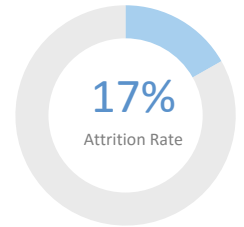

QUESTION 2 ARE OUR **STUDENTS** **STAYING** WITH US?