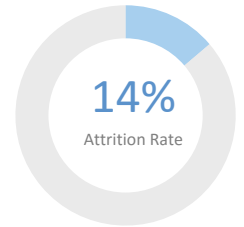

QUESTION 2 ARE OUR STUDENTS STAYING WITH US?