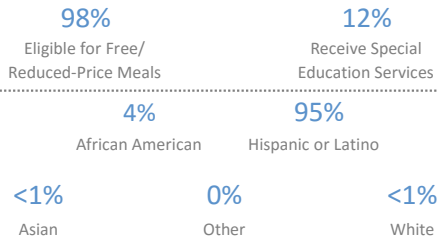

KIPP Adelante Preparatory Academy

1475 Sixth Avenue, 2nd Floor, San Diego, CA 92101 • 619-233-3242 • kippadelante.org

School Leader(s): Monique McKeown

Year Founded: 2003

Grades Served: 5 - 8

Student Enrollment: 306

Gender: 50% Male 50% Female

Number of Teachers: 19

QUESTION 1 ARE WE SERVING THE CHILDREN WHO NEED US?