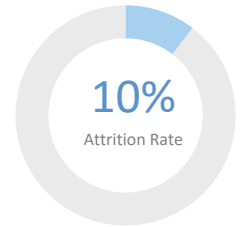

QUESTION 2 ARE OUR STUDENTS STAYING WITH US?