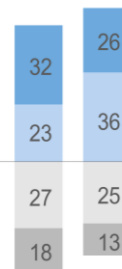

ARE WE MAKING ENOUGH GROWTH TO REACH GRADE AND COLLEGE-READY LEVELS?

Measures of Academic Progress (MAP) 2015-16

Reading

Math

Percent of students making
1+ years of academic
progress in:

Reading: 60%
Mathematics: 46%