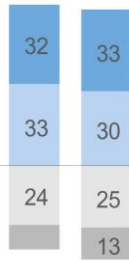

ARE WE MAKING ENOUGH GROWTH TO REACH GRADE AND COLLEGE-READY LEVELS?

Measures of Academic Progress (MAP) 2015-16

Reading

Math

Percent of students making
1+ years of academic
progress in:

Reading: 60%
Mathematics: 46%