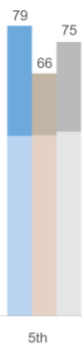

■ KIPP Advanced Performance
■ KIPP Met Recommended Standard
■ District Advanced Performance
■ District Met Recommended Standard
■ State Advanced Performance
■ State Met Recommended Standard