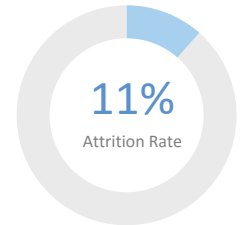

KIPP Academy Nashville

123 Douglas Ave, Nashville, TN 37207 • 615-226-4484 opt 1 • kippnashville.org/schools-programs/kipp-academy-nashville/

School Leader(s): Laura Miguez Howarth

Year Founded: 2005

Grades Served: 5 - 8

Student Enrollment: 369

Gender: 50% Male 50% Female

Number of Teachers: 20

QUESTION 1 ARE WE **SERVING** THE **CHILDREN** WHO NEED US?

CEP Eligible

Eligible for Free/
Reduced-Price Meals

61%

African American

0%

Asian

11%

Receive Special
Education Services

34%

Hispanic or Latino

<1%

Other

4%

White

QUESTION 2 ARE OUR **STUDENTS** **STAYING** WITH US?