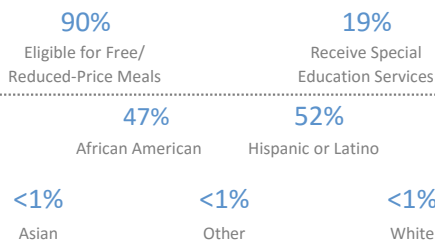

Student Enrollment: 329

Gender: 58% Male 42% Female

Number of Teachers: 28

QUESTION 1 ARE WE **SERVING** THE **CHILDREN** WHO NEED US?

QUESTION 2 ARE OUR **STUDENTS** **STAYING** WITH US?

QUESTION 3 ARE OUR **STUDENTS** **PROGRESSING** AND **ACHIEVING** ACADEMICALLY?