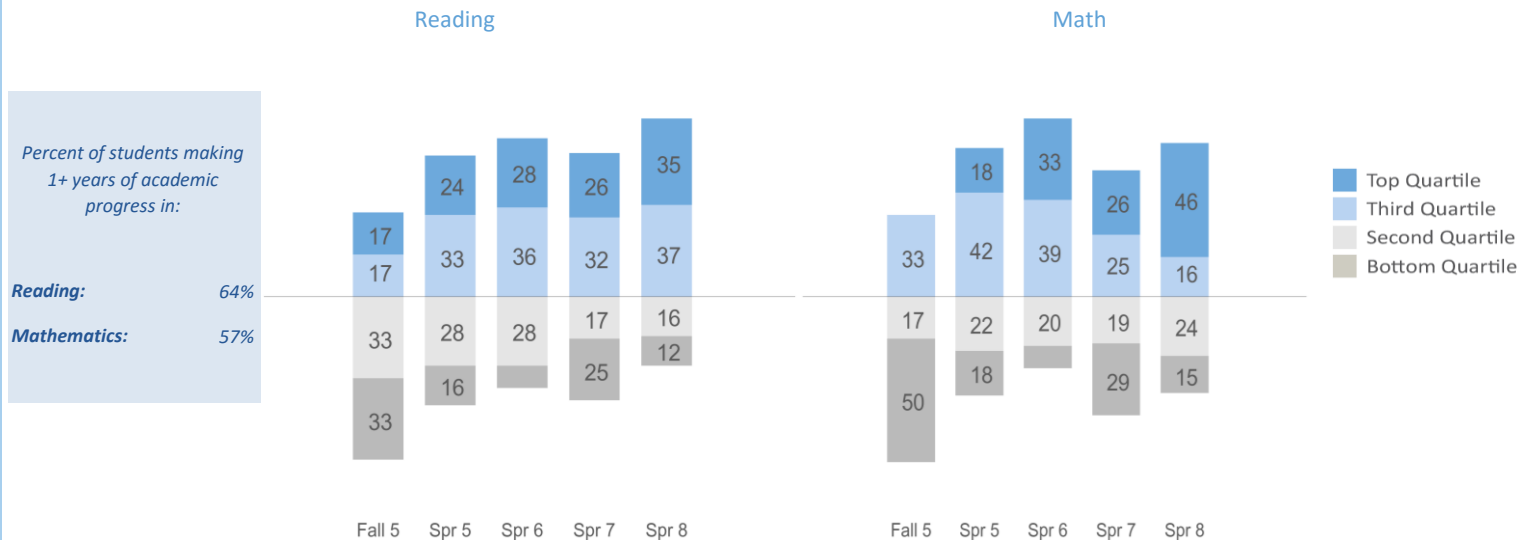

QUESTION 2 ARE OUR **STUDENTS** **STAYING** WITH US?

QUESTION 3 ARE OUR **STUDENTS** **PROGRESSING** AND **ACHIEVING** ACADEMICALLY?

ARE WE MAKING ENOUGH GROWTH TO REACH GRADE AND COLLEGE-READY LEVELS? Measures of Academic Progress (MAP) 2015-16