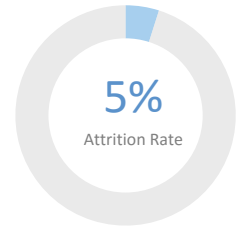

KIPP Academy Lynn Middle School

90 High Rock St, Lynn, MA 01902 • 781-598-1609 • kippma.org/schools/kipp-academy-lynn/

School Leader(s): Melissa Savage

Year Founded: 2004

Grades Served: 5 - 8

Student Enrollment: 486

Gender: 51% Male 49% Female

Number of Teachers: 40

QUESTION 1 ARE WE **SERVING** THE **CHILDREN** WHO NEED US?

CEP Eligible

Eligible for Free/
Reduced-Price Meals

25%

African American

2%

Asian

16%

Receive Special
Education Services

65%

Hispanic or Latino

2%

Other

6%

White

QUESTION 2 ARE OUR **STUDENTS** **STAYING** WITH US?