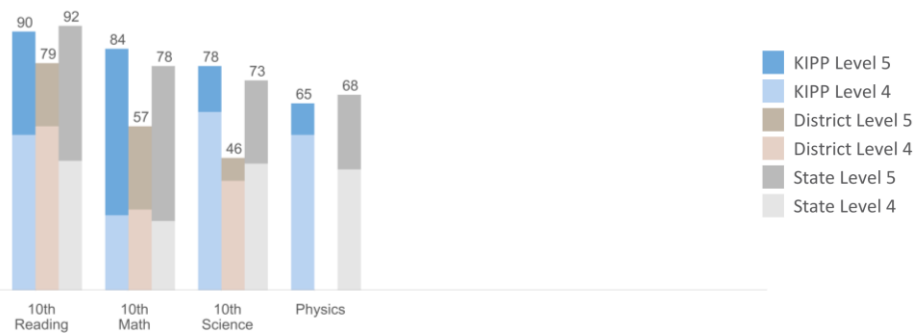

7%

White

QUESTION 2 ARE OUR **STUDENTS** **STAYING** WITH US?

QUESTION 3 ARE OUR **STUDENTS** PROGRESSING AND **ACHIEVING** ACADEMICALLY?

HOW ARE WE PERFORMING RELATIVE TO OUR LOCAL COMMUNITY?

Massachusetts Comprehensive Assessment System (MCAS) 2015-16