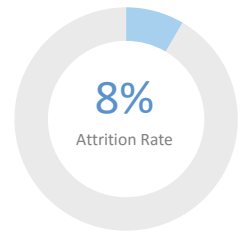

KIPP Academy Lynn Collegiate High School

90 High Rock St., Lynn, MA 01902 • 781-598-1609 • kippma.org/schools/kipp-academy-lynn-collegiate/

School Leader(s): Andrea Jacobs

Year Founded: 2011

Grades Served: 9 - 12

Student Enrollment: 465

Gender: 46% Male 54% Female

Number of Teachers: 42

QUESTION 1 ARE WE **SERVING** THE **CHILDREN** WHO NEED US?

CEP Eligible

Eligible for Free/
Reduced Price Meals

30%

African American

3%

Asian

21%

Receive Special
Education Services

60%

Hispanic or Latino

<1%

Other

7%

White

QUESTION 2 ARE OUR **STUDENTS** **STAYING** WITH US?