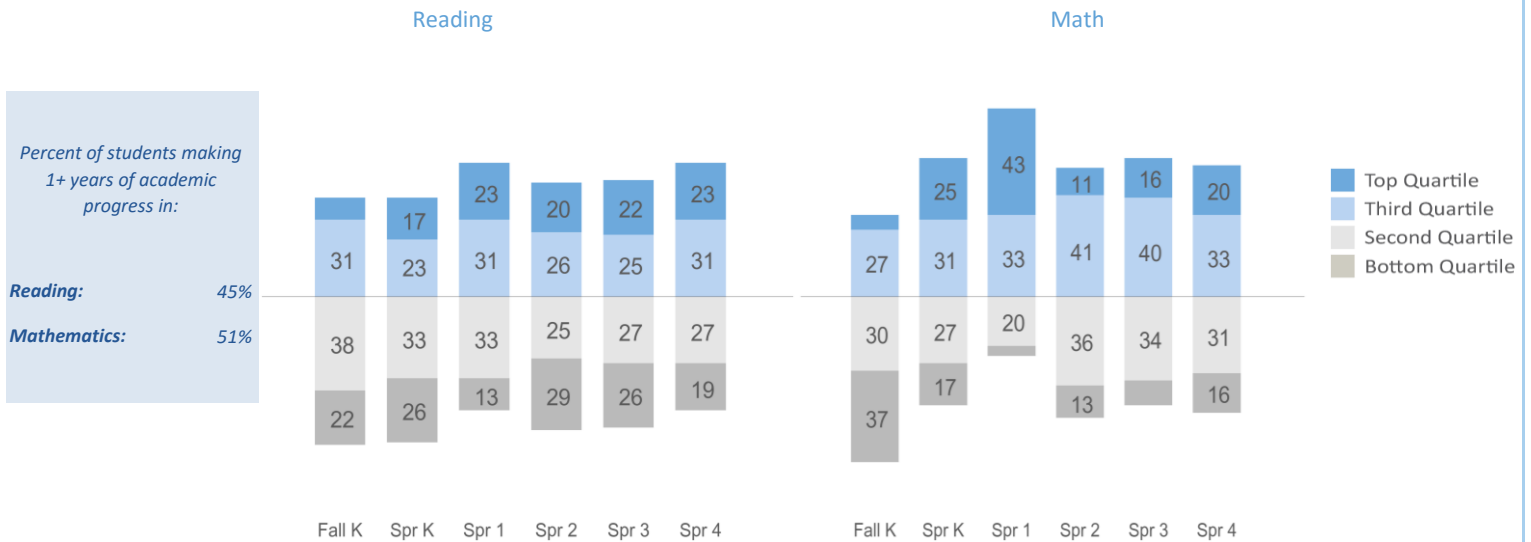

QUESTION 3 ARE OUR **STUDENTS** PROGRESSING AND **ACHIEVING** ACADEMICALLY?

ARE WE MAKING ENOUGH GROWTH TO REACH GRADE AND COLLEGE-READY LEVELS?

Measures of Academic Progress (MAP) 2015-16