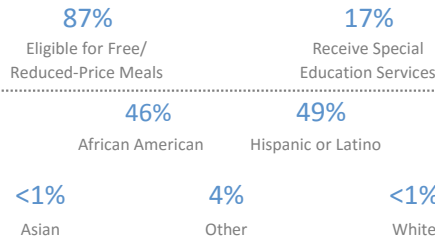

Grades Served: K - 4

Student Enrollment: 483

Gender: 50% Male 50% Female

Number of Teachers: 35

QUESTION 1 ARE WE **SERVING** THE **CHILDREN** WHO NEED US?

QUESTION 2 ARE OUR **STUDENTS** **STAYING** WITH US?