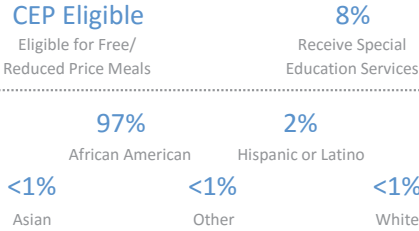

KIPP Metro Atlanta Schools

ATLANTA, GA • Executive Director: Kinnari Patel-Smyth • 8 Schools • Grades Served: K-12 • Total Enrollment: 3,293 • Est. 2003

School Name: Year Est., Grades Served, School Leader

KIPP Atlanta Collegiate: 2011, 9-12, Dave Howland
KIPP South Fulton Academy: 2003, 5-8, Jondré Pryor
KIPP STRIVE Academy: 2009, 5-8, Kim Karacalidis
KIPP STRIVE Primary: 2012, K-4, Mini'imah Shaheed
KIPP Vision Academy: 2010, 5-8, Tasha Davis
KIPP Vision Primary: 2013, K-3, Wheda Carletos
KIPP WAYS Academy: 2003, 5-8, Dwight Ho-Sang
KIPP WAYS Primary: 2014, K-2, Tandi Tyler

QUESTION 1 ARE WE SERVING THE CHILDREN WHO NEED US?