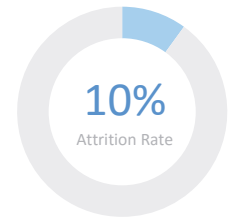

QUESTION 2 ARE OUR STUDENTS STAYING WITH US?