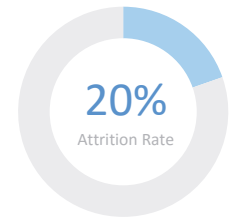

QUESTION 2 ARE OUR STUDENTS STAYING WITH US?