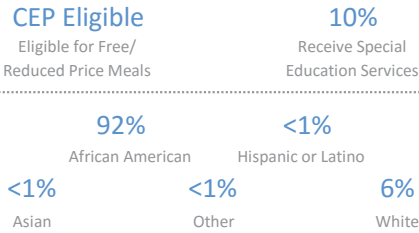

KIPP Delta Public Schools

HELENA, AR • Executive Director: Scott Shirey • 6 Schools • Grades Served: PreK3-12 • Total Enrollment: 1,432 • Est. 2002

School Name: Year Est., Grades Served, School Leader

KIPP Blytheville College Preparatory School: 2010, 4-6, Alice Goldsberry
KIPP Blytheville Collegiate High School: 2014, 7-11, Maisie Wright
KIPP Delta College Preparatory School: 2002, 5-8, Heather Johnson
KIPP Delta Collegiate High School: 2006, 9-12, Stephanie Bennetts
KIPP Delta Elementary Literacy Academy: 2009, PreK3-4, Todd Dixon
KIPP Forrest City College Preparatory School: 2015, 5-6, Kenisha Hawthorne

QUESTION 1 ARE WE SERVING THE CHILDREN WHO NEED US?